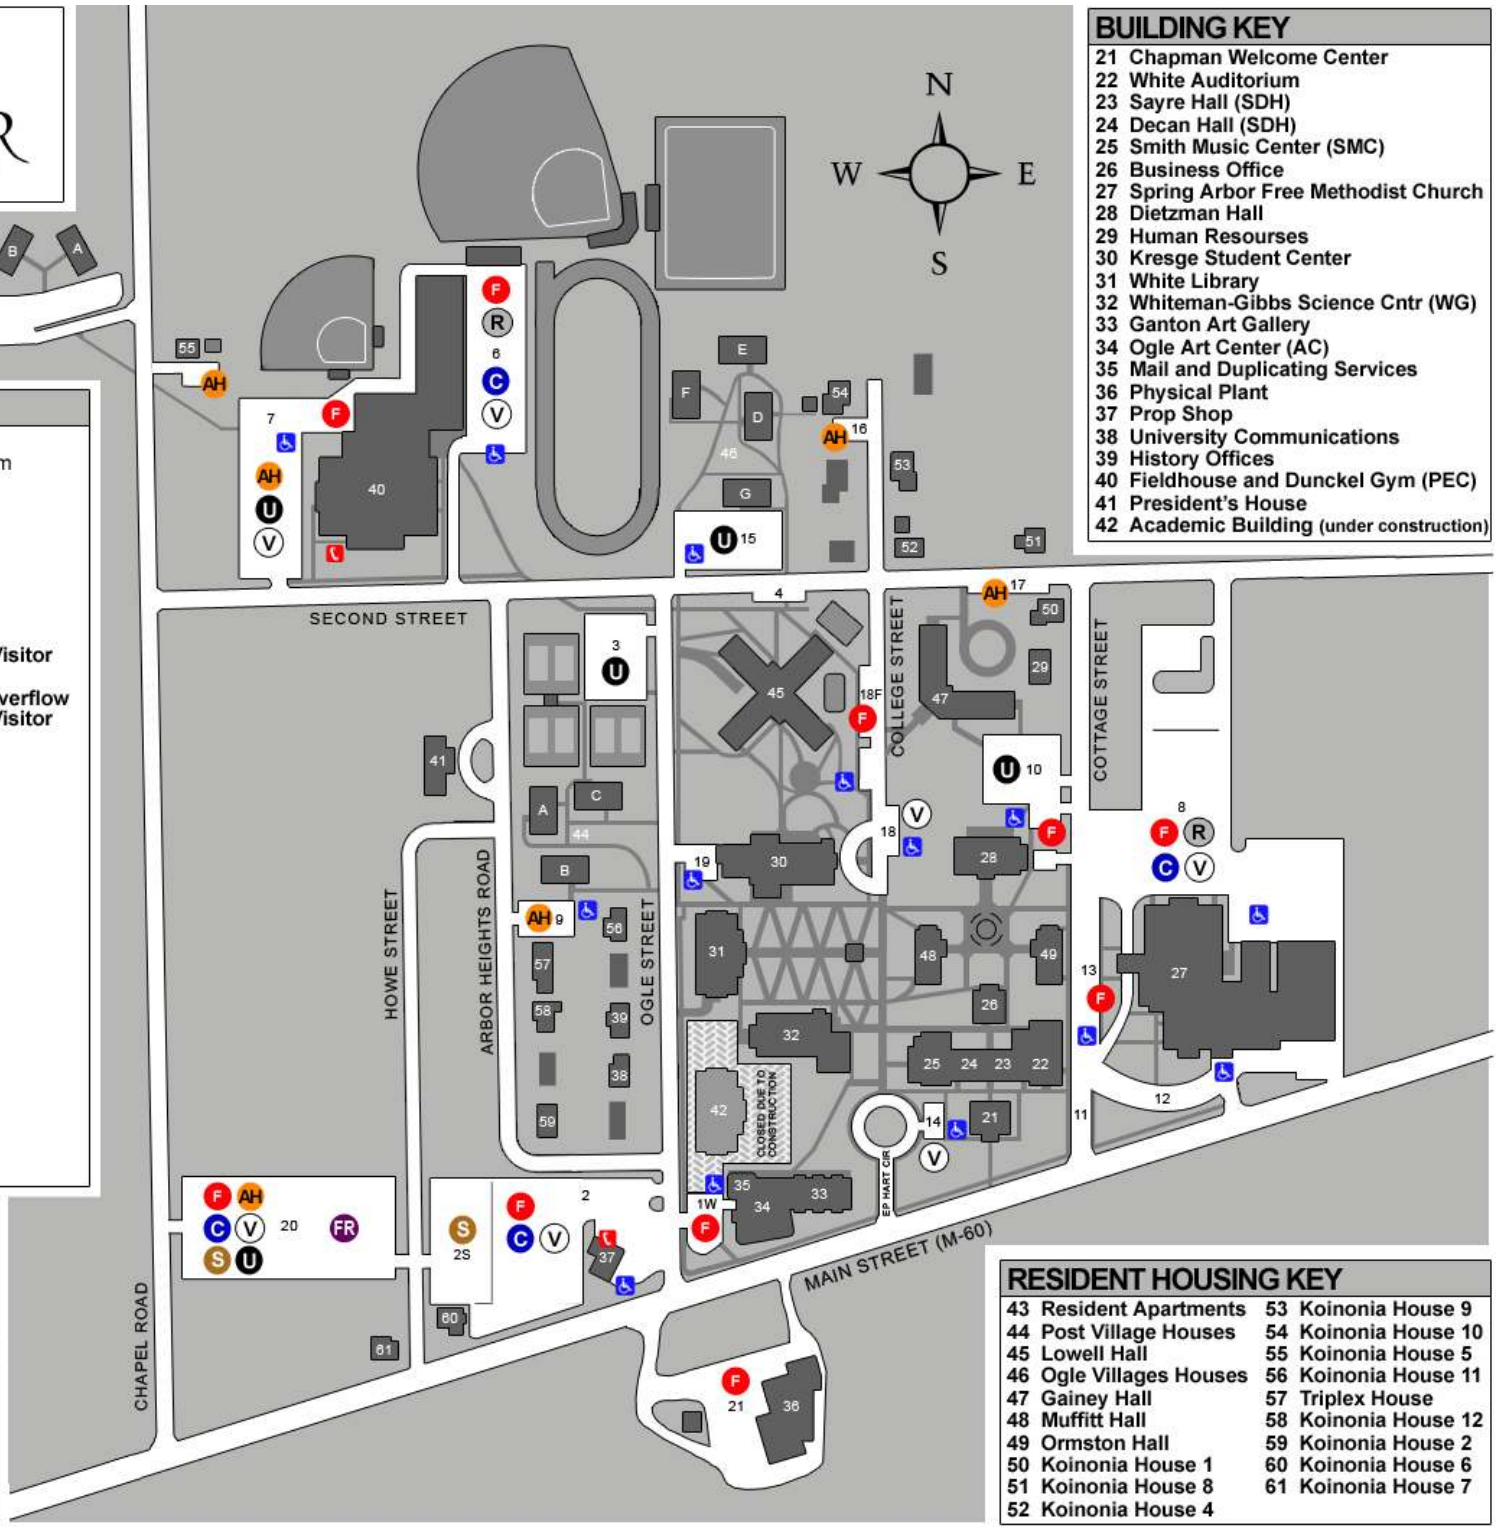

PARKING LOT KEY

- 1W Faculty and Staff**
No students until 5pm - Lot closed 2am - 6am
- 2 Faculty, Staff, Commuter and Visitors**
Lot closed 2am - 6am
- 2S Resident Sophomores**
Spots marked with a SM
- 3 Resident Junior and Senior**
- 4 30 Minute Temporary**
- 5 Resident Apartments**
Visitor parking until 2am
- 6 Faculty, Staff, Commuter, Residents and Visitor**
Lot closed 12am - 6am
- 7 Junior/Senior and Apartments/K-House Overflow**
- 8 Faculty, Staff, Commuter, Residents and Visitor**
Lot closed 12am - 6am
- 9 Triplex and K-12 Residents**
- 10 Resident Junior and Senior**
- 10F Faculty and Staff**
- 11 Parallel Street Parking (west side)**
No parking 1am - 6am
- 12 Church Employee- No University Parking**
- 13 Faculty and Staff 7am- 6pm**
No University parking 6pm - 7am
- 14 Admissions Visitor**
Faculty & Staff parking after 5pm
- 15 Resident Junior and Senior**
- 16 K-10 Resident**
- 17 K-1 and North K-house Overflow**
- 18 1 Hour Parking**
No parking 2am - 7am
- 18F Faculty and Staff**
1 hour parking 5pm - 2am
- 19 Kitchen Staff**
- 20 Resident Freshmen and Open Parking**
- 21 Faculty and Staff**

BUILDING KEY

- 21 Chapman Welcome Center
- 22 White Auditorium
- 23 Sayre Hall (SDH)
- 24 Decan Hall (SDH)
- 25 Smith Music Center (SMC)
- 26 Business Office
- 27 Spring Arbor Free Methodist Church
- 28 Dietzman Hall
- 29 Human Resources
- 30 Kresge Student Center
- 31 White Library
- 32 Whiteman-Gibbs Science Cntr (WG)
- 33 Ganton Art Gallery
- 34 Ogle Art Center (AC)
- 35 Mail and Duplicating Services
- 36 Physical Plant
- 37 Prop Shop
- 38 University Communications
- 39 History Offices
- 40 Fieldhouse and Dunckel Gym (PEC)
- 41 President's House
- 42 Academic Building (under construction)